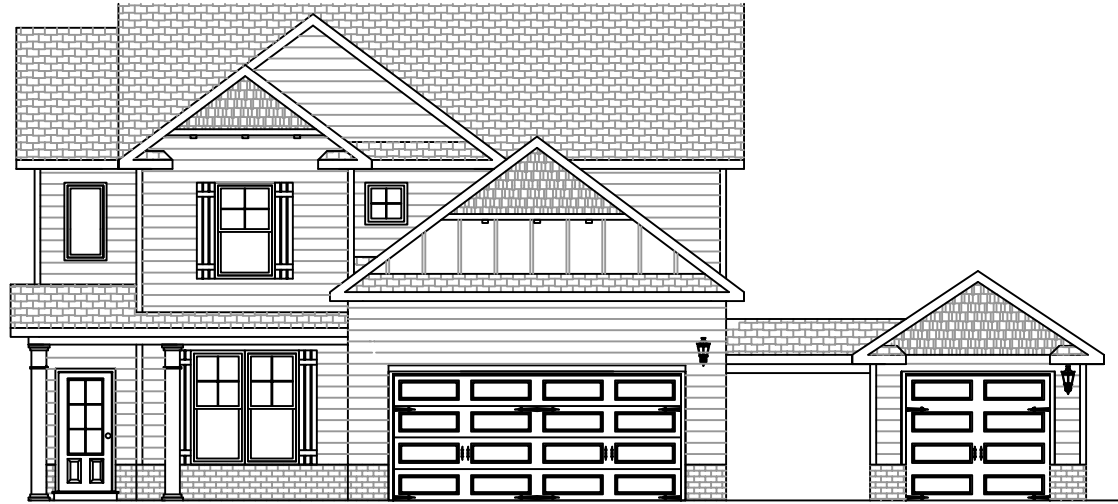

WELLBROOK

THE CASTLE - 2142

Elevation A

First Floor Plan

Second Floor Plan

Home and Community information are subject to change and prior sale at any time without notice or obligation. Floorplans and Elevations are for illustration purposes only and may vary from the homes as built. See a Sales Representative for more information.

301 Highway 138 SE, Suite A
Jonesboro, GA 30238
(770) 210-2277
www.sunrisebuilders.net

WELLBROOK

THE CASTLE - 2142

Elevation B

Garage Option 2

Elevation C

Garage Option 2

Home and Community information are subject to change and prior sale at any time without notice or obligation. Floorplans and Elevations are for illustration purposes only and may vary from the homes as built. See a Sales Representative for more information.