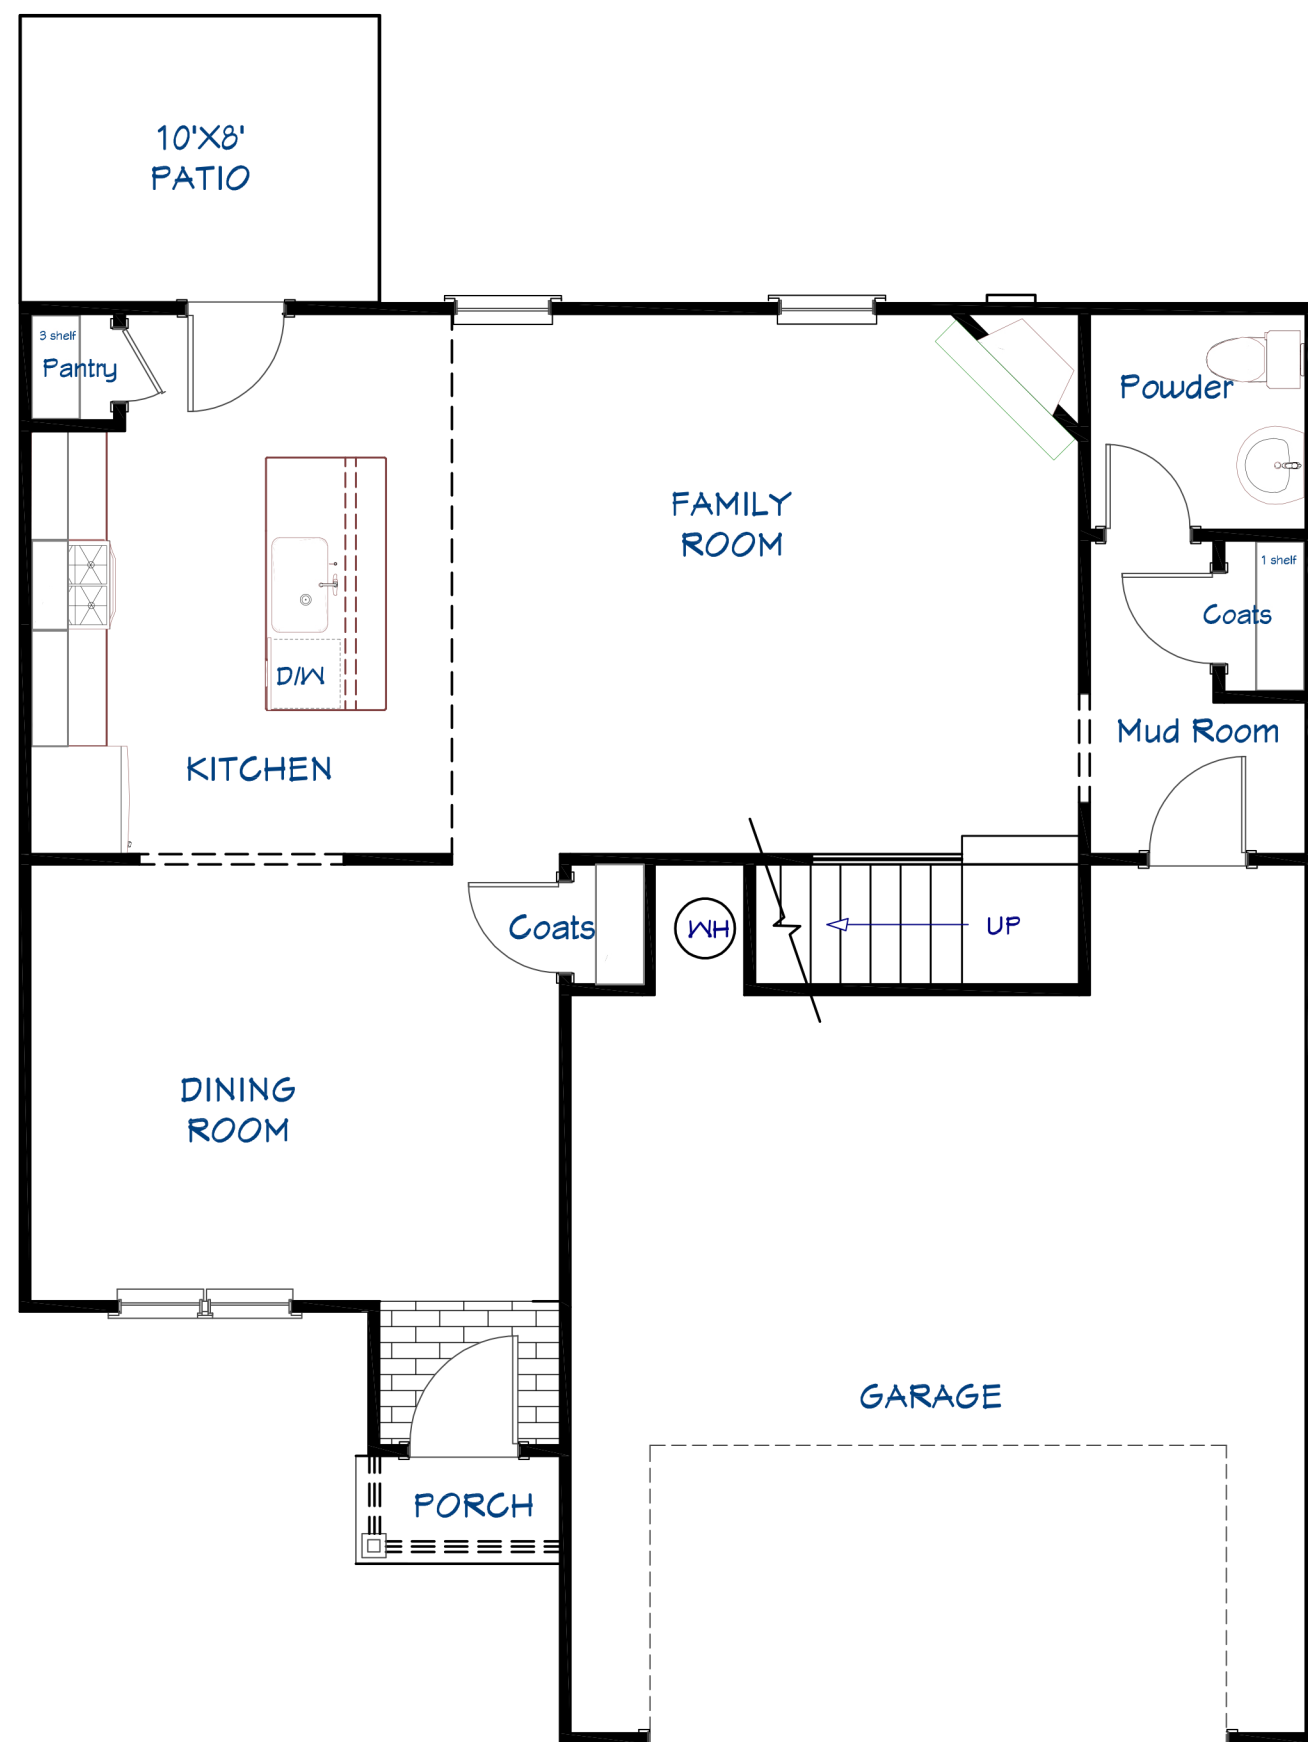

SEYMOUR ESTATES

THE ADDISON A -1737

ELEVATION A

FIRST FLOOR PLAN

SECOND FLOOR PLAN

301 Highway 138 SE, Suite A
Jonesboro, GA 30238
(770) 210-2277
www.sunrisebuilders.net