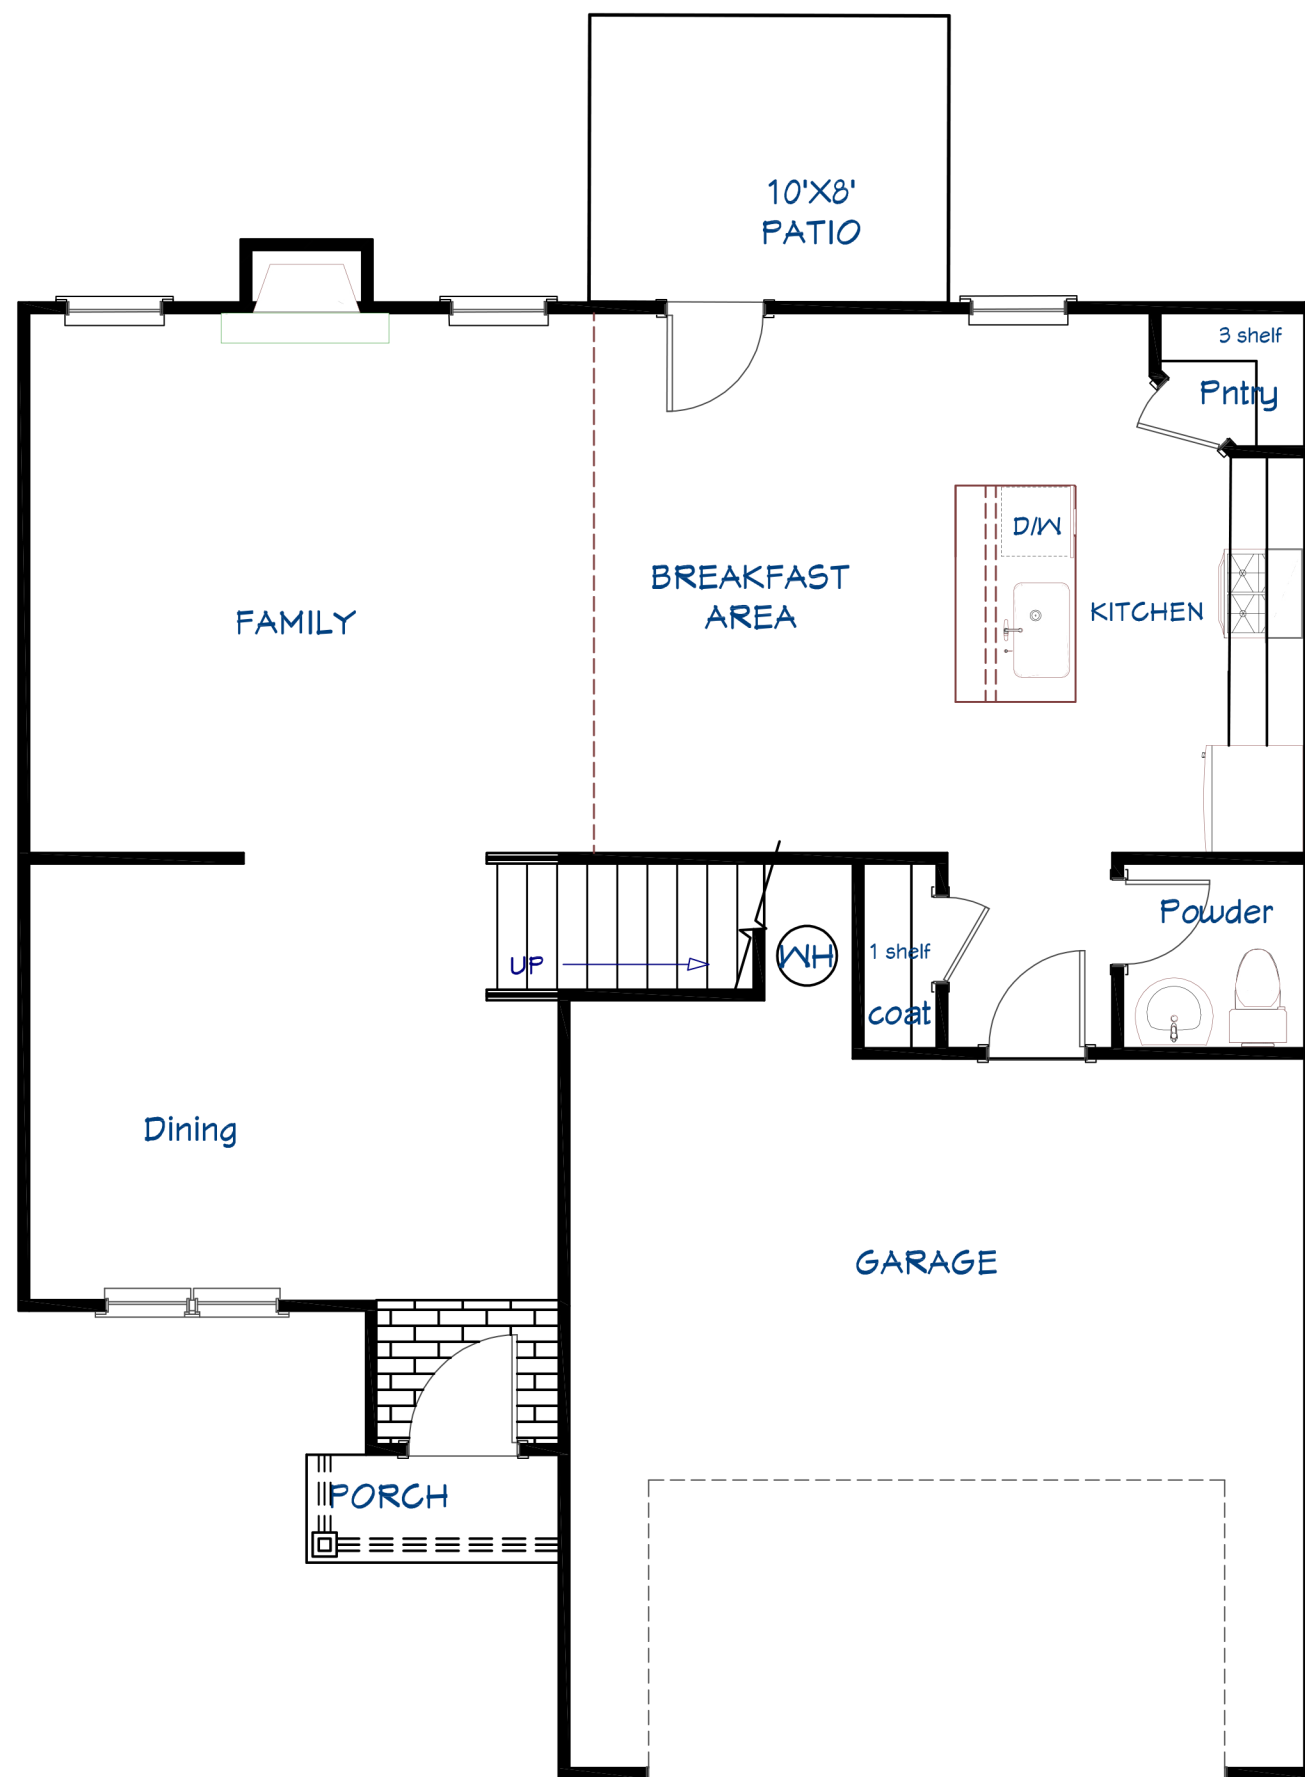

# SEYMOUR ESTATES

THE ASHWOOD A -1790

ELEVATION A

FIRST FLOOR PLAN

SECOND FLOOR PLAN

301 Highway 138 SE, Suite A  
Jonesboro, GA 30238  
(770) 210-2277  
www.sunrisebuilders.net