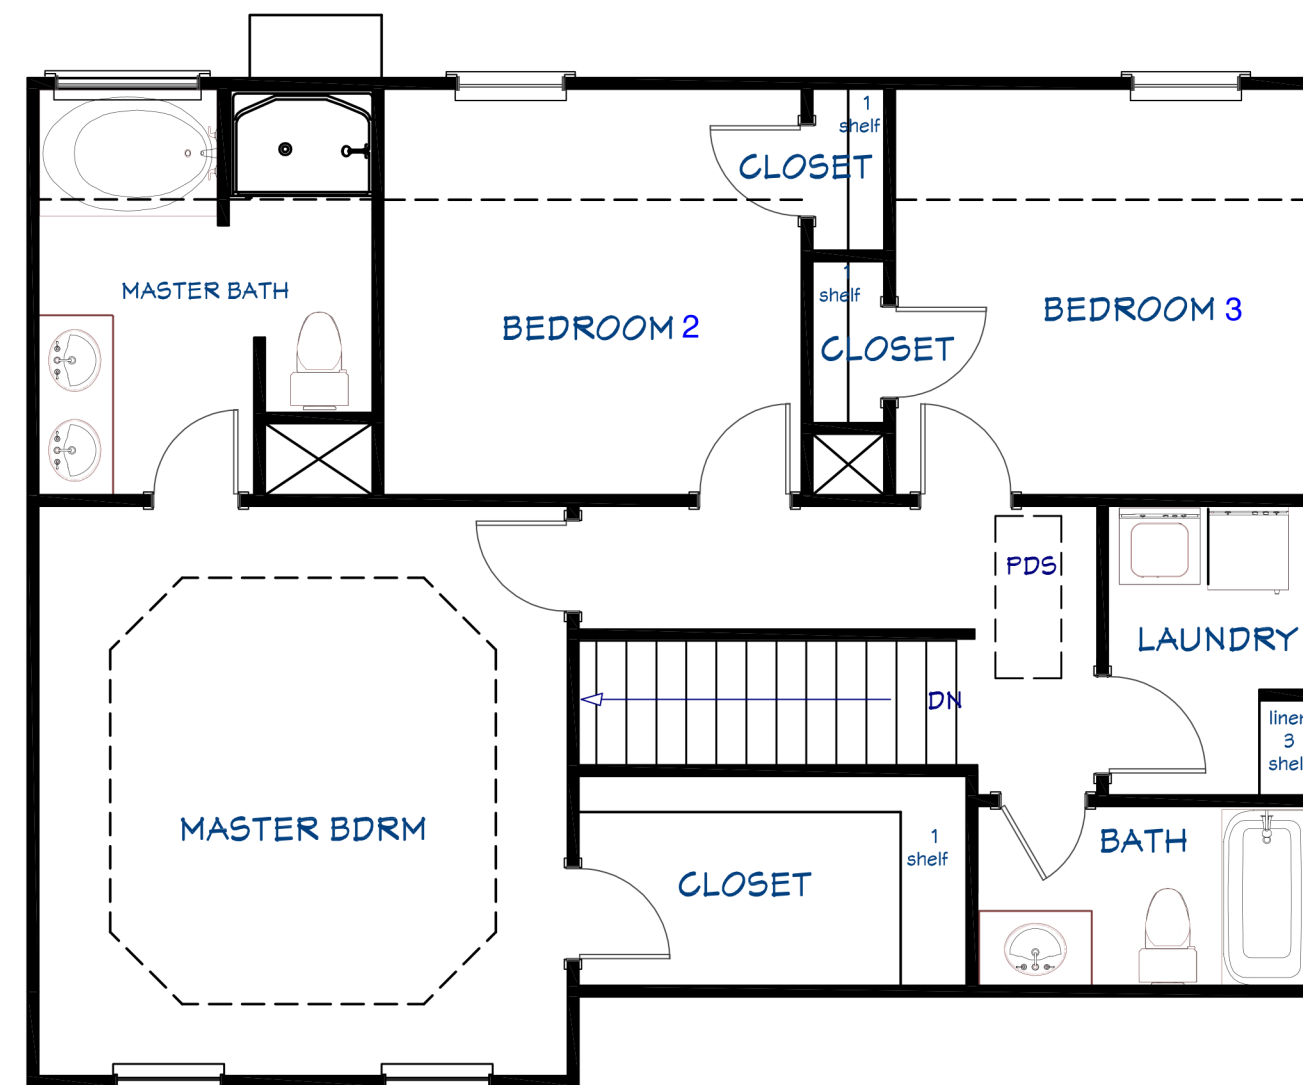

# SEYMOUR ESTATES

THE ASHWOOD A -1790

ELEVATION A

FIRST FLOOR PLAN

SECOND FLOOR PLAN

301 Highway 138 SE, Suite A  
Jonesboro, GA 30238  
(770) 210-2277  
www.sunrisebuilders.net