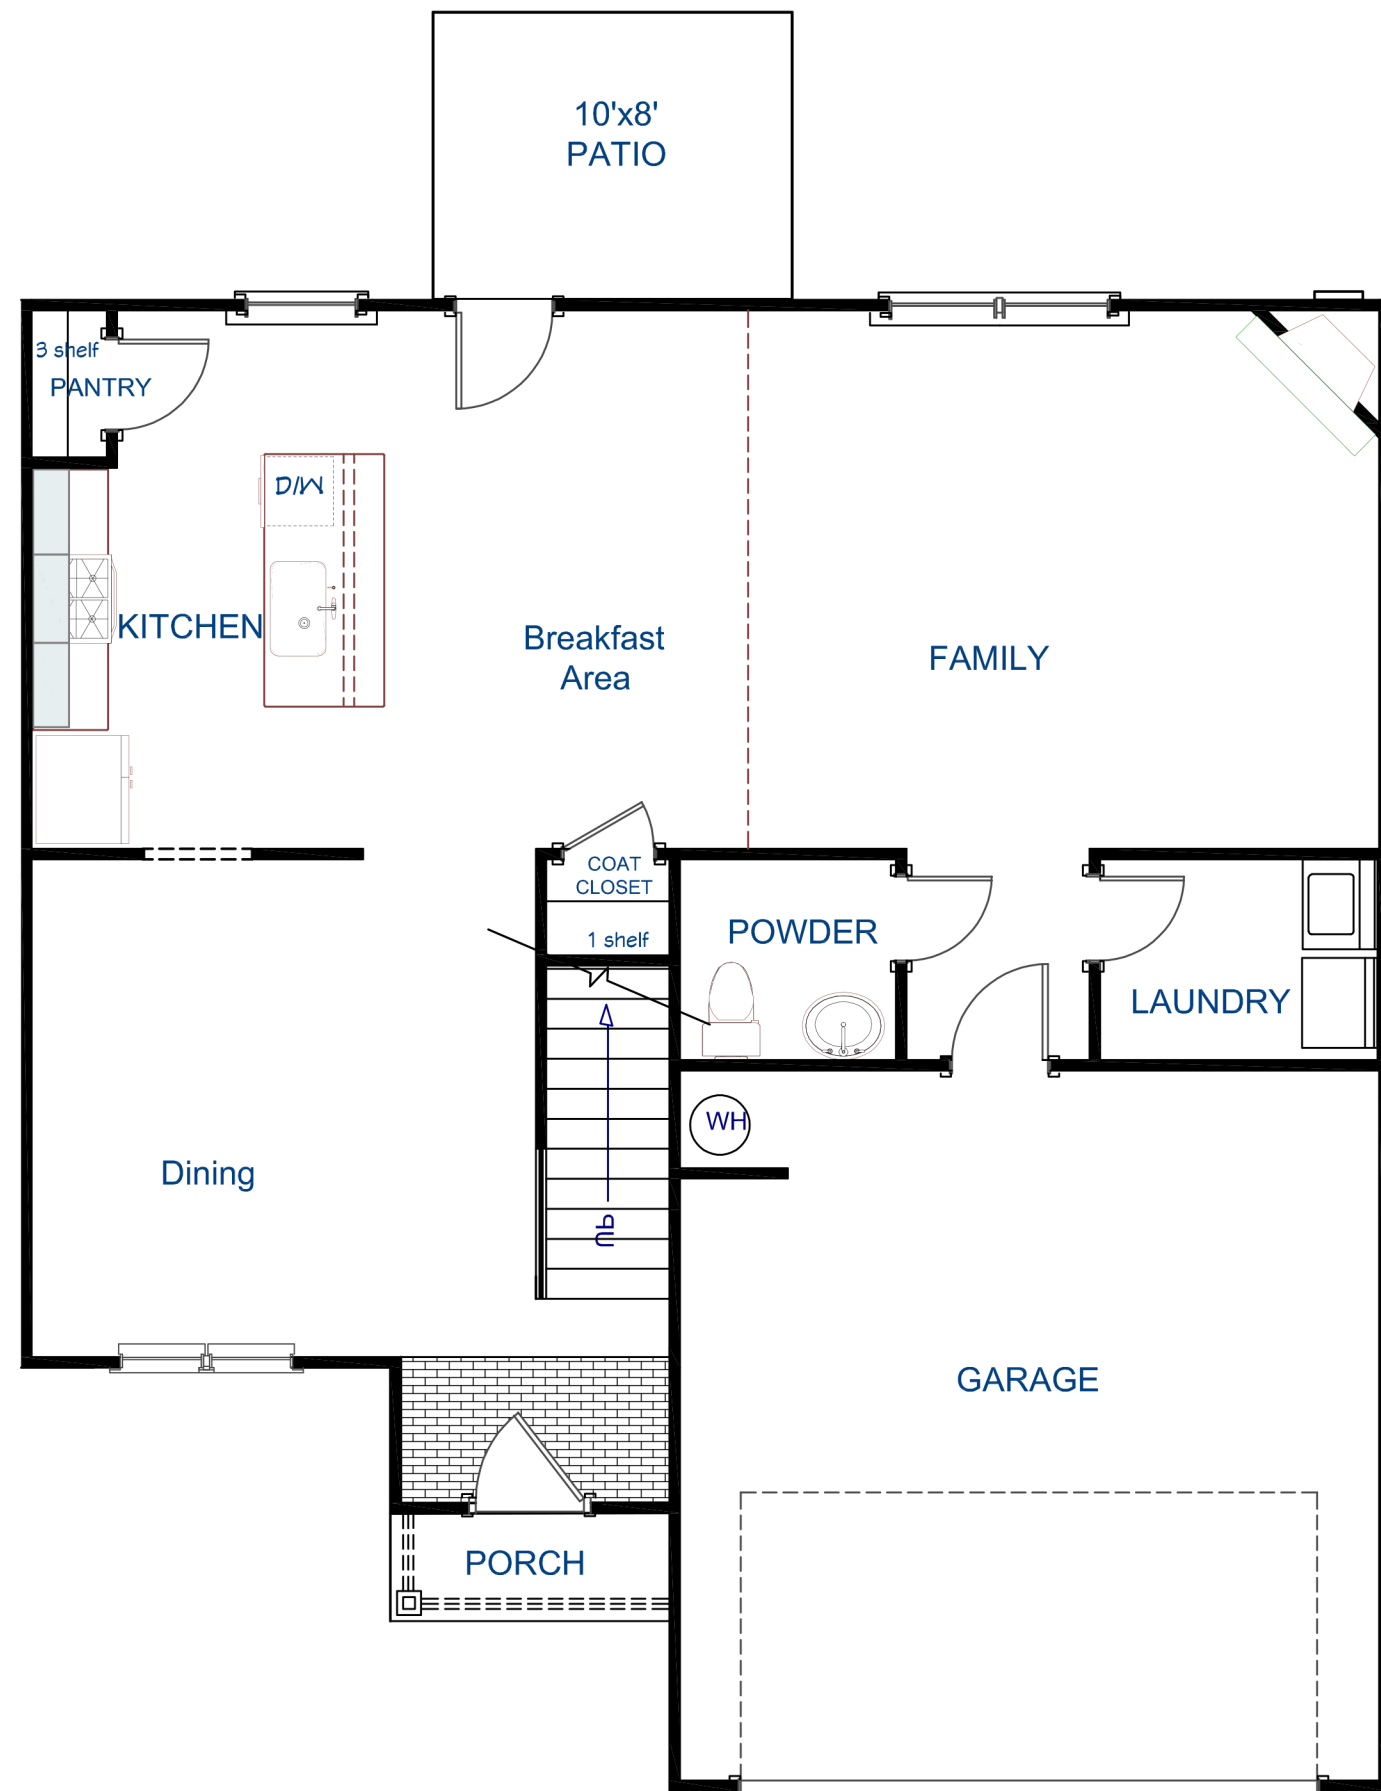

SEYMOUR ESTATES

THE BAYBERRY A -2089

ELEVATION A

FIRST FLOOR PLAN

SECOND FLOOR PLAN

301 Highway 138 SE, Suite A
Jonesboro, GA 30238
(770) 210-2277
www.sunrisebuilders.net