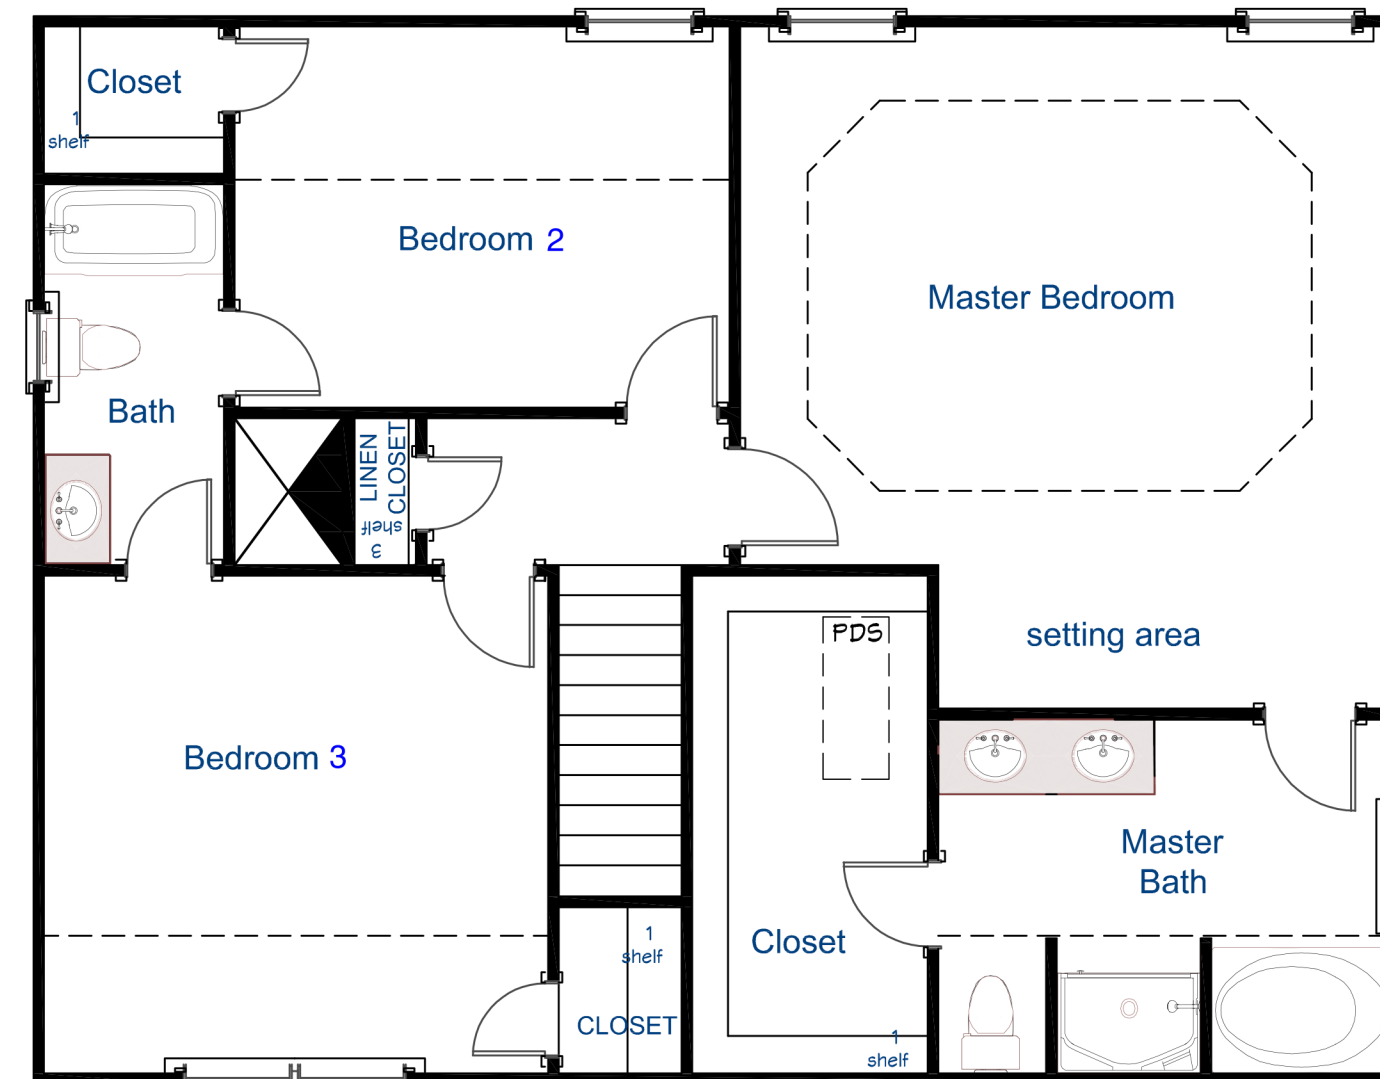

SEYMOUR ESTATES

THE BAYBERRY A -2089

ELEVATION A

FIRST FLOOR PLAN

SECOND FLOOR PLAN

301 Highway 138 SE, Suite A
Jonesboro, GA 30238
(770) 210-2277
www.sunrisebuilders.net