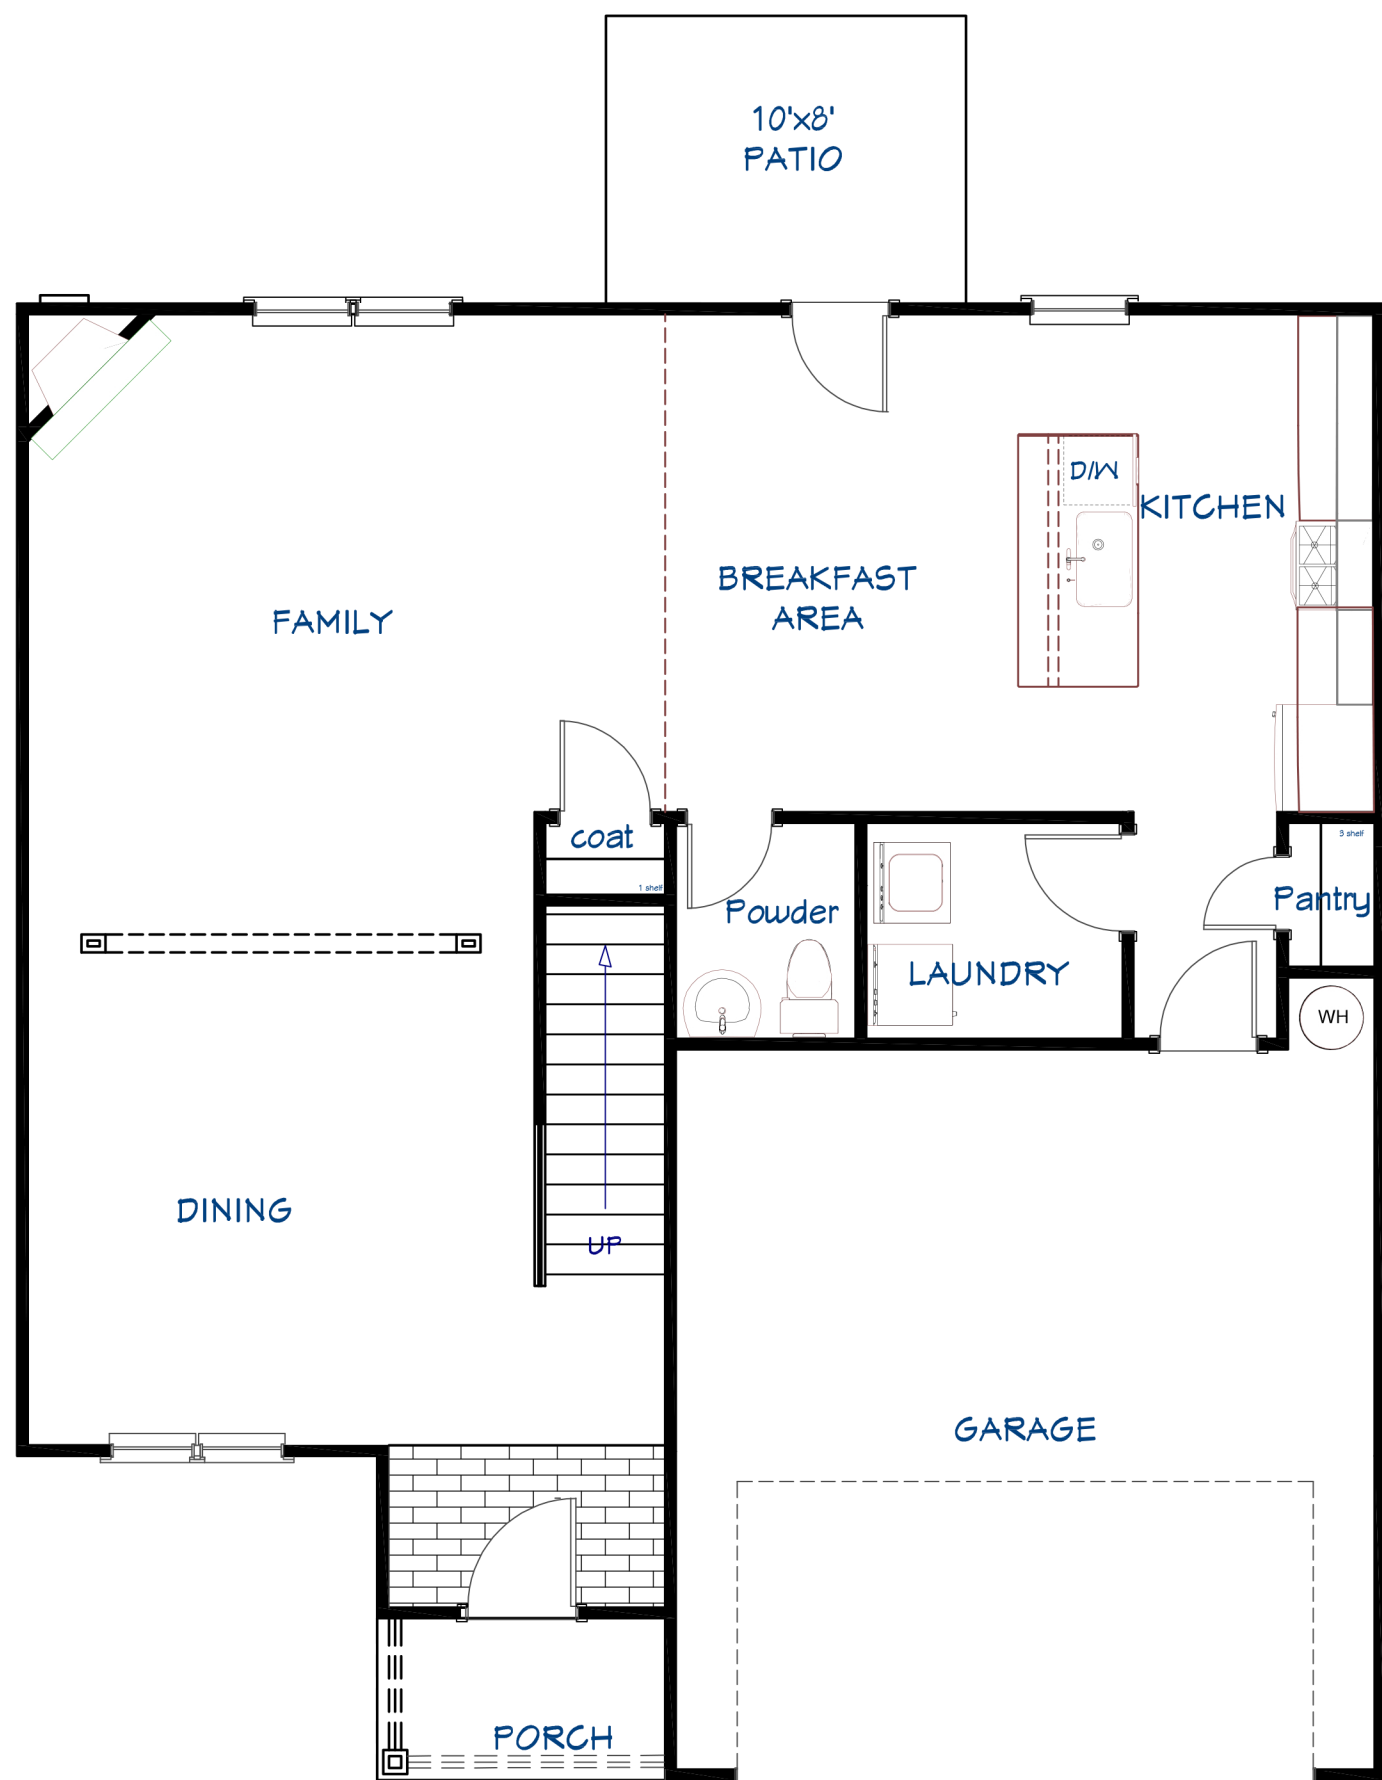

# SEYMOUR ESTATES

THE COTTONWOOD A -2206

ELEVATION A

FIRST FLOOR PLAN

SECOND FLOOR PLAN

OPTION 2  
SECOND FLOOR PLAN

301 Highway 138 SE, Suite A  
Jonesboro, GA 30238  
(770) 210-2277  
www.sunrisebuilders.net